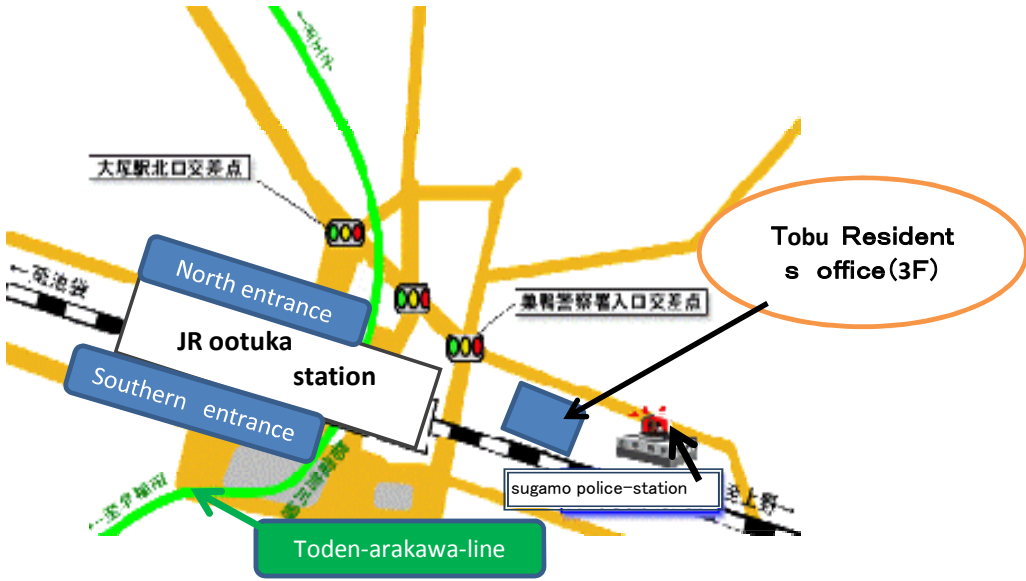

■ 豊島区池袋3-30-8 03-3986-7186

● JR池袋駅下車 徒歩15分

Map A

Teikyo Heisei University Ikebukuro campus

- Ikebukuro campus higashiikebukuro2-51-4,toshimaku,tokyo
- than JR 『Ikebukuro』 station east entrance, 12 minutes on foot
- than tokyo-metro yuutakucyou-line 『Higashikebukuro』 station entrance, 15 minutes on foot
- Toden-arakawa-line 『mukaihara』station 10 minutes on foot

Map B

Tobu Residents Office

- kitaootuka 1-15-10 toshimaku,tokyo
- than JR 『ootuka』 station north entrance,5 minutes on foot
- Toden-arakawa-line 『ootuka』station 5 minutes on foot

Map C

Mejiro-daini-kumin-shuukaisitsu

- mejiro 3-4-3 toshimaku, tokyo
- than JR 『mejiro』 station , 12 minutes on foot

Map D

Rikkyo japanese language

- 3-34-1 Nishiikebukuro, Toshima, Tokyo, 171-8501
- JR Line/Tobu Tojo Line/Seibu Ikebukuro Line/Marunouchi Line/Yuraku-Cho Line/Fukutoshin Line, “ Ikebukuro Station”

From the C3 Exit 3 min. on foot. From the West Exit of Ikebukuro Station: 7 min. on foot

Map E

Future house Daimei.

■ ikebukuro3-30-8,toshimaku,tokyo
● than JR 『Ikebukuro』 station west entrance, 15 minutes on foot