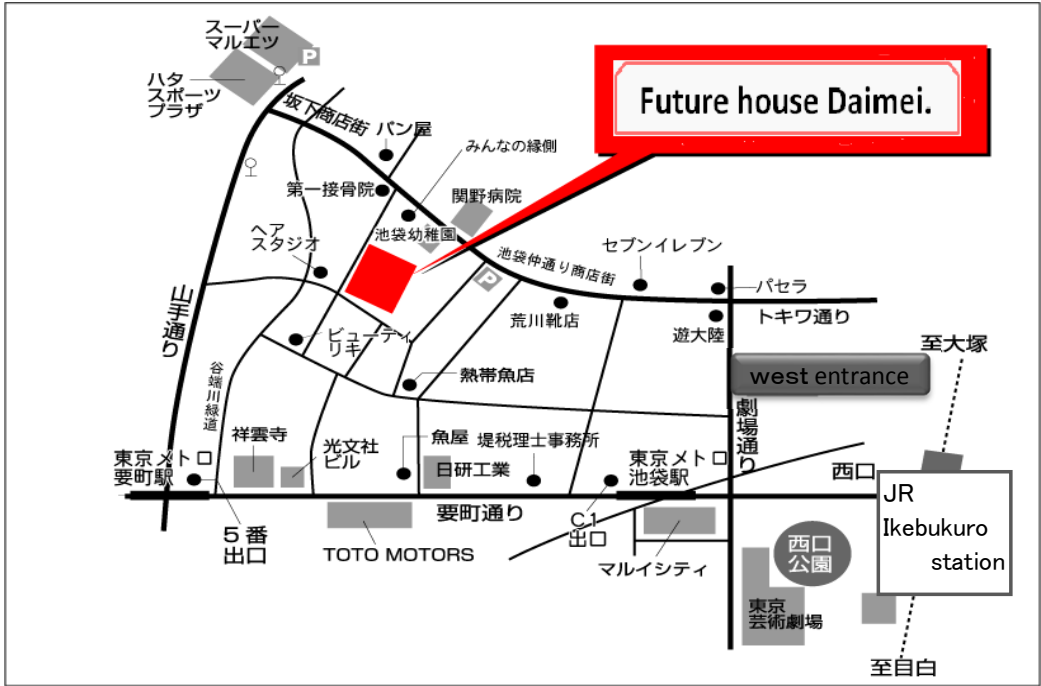

Map B

Tobu Residents Office

- kitaootuka 1-15-10 toshimaku,tokyo
- than JR 『ootuka』 station north entrance,5 minutes on foot
- Toden-arakawa-line 『ootuka』station 5 minutes on foot

Map C

Mejiro-daini-kumin-shuukaisitsu

- mejiro 3-4-3 toshimaku, tokyo
- than JR 『mejiro』 station , 12 minutes on foot

Map D

Rikkyo japanese language

- 3-34-1 Nishiikebukuro, Toshima, Tokyo, 171-8501
- JR Line/Tobu Tojo Line/Seibu Ikebukuro Line/Marunouchi Line/Yuraku-Cho Line/Fukutoshin Line, “ Ikebukuro Station”

From the C3 Exit 3 min. on foot. From the West Exit of Ikebukuro Station: 7 min. on foot

Map E

Future house Daimei.

■ ikebukuro3-30-8,toshimaku,tokyo
● than JR 『Ikebukuro』 station west entrance, 15 minutes on foot

지도 A

데이쿄헤이세이대학(帝)

- 주소 : Ikebukuro campus higashiikebukuro2-51-4,toshimaku,tokyo
- 이케부쿠로(池袋) 캠퍼스내 집회실 (JR이케부쿠로(池袋)역 동쪽 입구(東口)보다 도보 12

지도 B

동부 구민사무소

- 주소 : kitaootuka 1-15-10 toshimaku,tokyo
- 동부 구민사무소(오쓰카(大塚)역 도보4분)