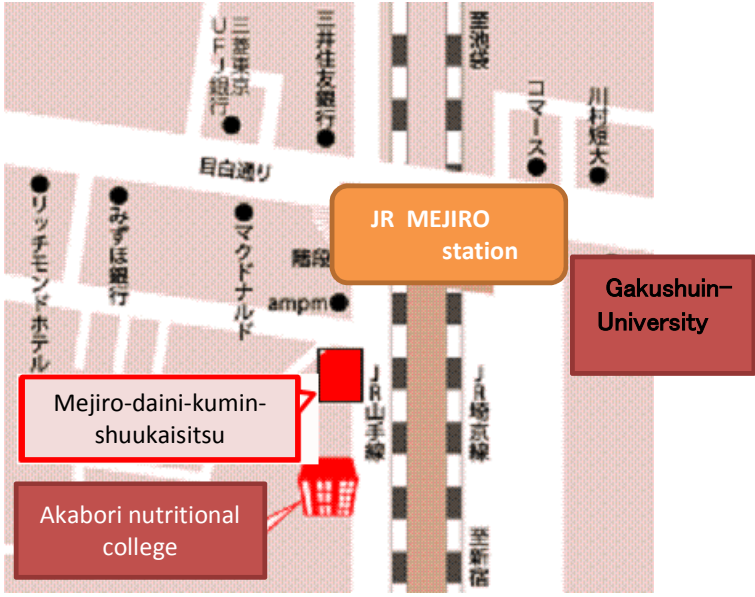

■ 豊島区池袋3-30-8 03-3986-7186

● JR池袋駅下車 徒歩15分

Map A

Teikyo Heisei University Ikebukuro campus

- Ikebukuro campus higashiikebukuro2-51-4,toshimaku,tokyo
- than JR 『Ikebukuro』 station east entrance, 12 minutes on foot
- than tokyo-metro yuutakucyou-line 『Higashikebukuro』 station entrance, 15 minutes on foot
- Toden-arakawa-line 『mukaihara』station 10 minutes on foot

Map B

Tobu Residents Office

- kitaootuka 1-15-10 toshimaku,tokyo
- than JR 『ootuka』 station north entrance,5 minutes on foot
- Toden-arakawa-line 『ootuka』station 5 minutes on foot

Map C

Mejiro-daini-kumin-shuukaisitsu

- mejiro 3-4-3 toshimaku, tokyo
- than JR 『mejiro』 station , 12 minutes on foot

Map D

Rikkyo japanese language

- 3-34-1 Nishiikebukuro, Toshima, Tokyo, 171-8501
- JR Line/Tobu Tojo Line/Seibu Ikebukuro Line/Marunouchi Line/Yuraku-Cho Line/Fukutoshin Line, “ Ikebukuro Station”

From the C3 Exit 3 min. on foot. From the West Exit of Ikebukuro Station: 7 min. on foot

Map E

Future house Daimei.

■ ikebukuro3-30-8,toshimaku,tokyo
● than JR 『Ikebukuro』 station west entrance, 15 minutes on foot