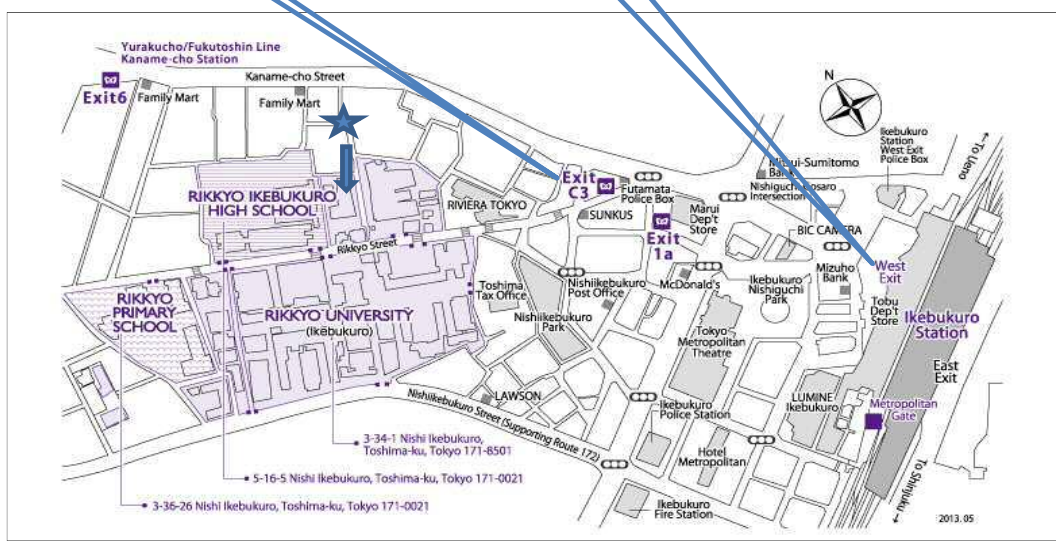

■ 豊島区池袋3-30-8 03-3986-7186

● JR池袋駅下車 徒歩15分

Map A

Teikyo Heisei University Ikebukuro campus

- Ikebukuro campus higashiikebukuro2-51-4,toshimaku,tokyo
- than JR 『Ikebukuro』 station east entrance, 12 minutes on foot
- than tokyo-metro yuutakucyou-line 『Higashikebukuro』 station entrance, 15 minutes on foot
- Toden-arakawa-line 『mukaihara』station 10 minutes on foot

Map B

Tobu Residents Office

- kitaootuka 1-15-10 toshimaku,tokyo
- than JR 『ootuka』 station north entrance,5 minutes on foot
- Toden-arakawa-line 『ootuka』station 5 minutes on foot

Map C

Mejiro-daini-kumin-shuukaisitsu

- mejiro 3-4-3 toshimaku, tokyo
- than JR 『mejiro』 station , 12 minutes on foot

Map D

Rikkyo japanese language

- 3-34-1 Nishiikebukuro, Toshima, Tokyo, 171-8501
- JR Line/Tobu Tojo Line/Seibu Ikebukuro Line/Marunouchi Line/Yuraku-Cho Line/Fukutoshin Line, “ Ikebukuro Station”

From the C3 Exit 3 min. on foot. From the West Exit of Ikebukuro Station: 7 min. on foot

Map E

Future house Daimei.

■ ikebukuro3-30-8,toshimaku,tokyo
● than JR 『Ikebukuro』 station west entrance, 15 minutes on foot